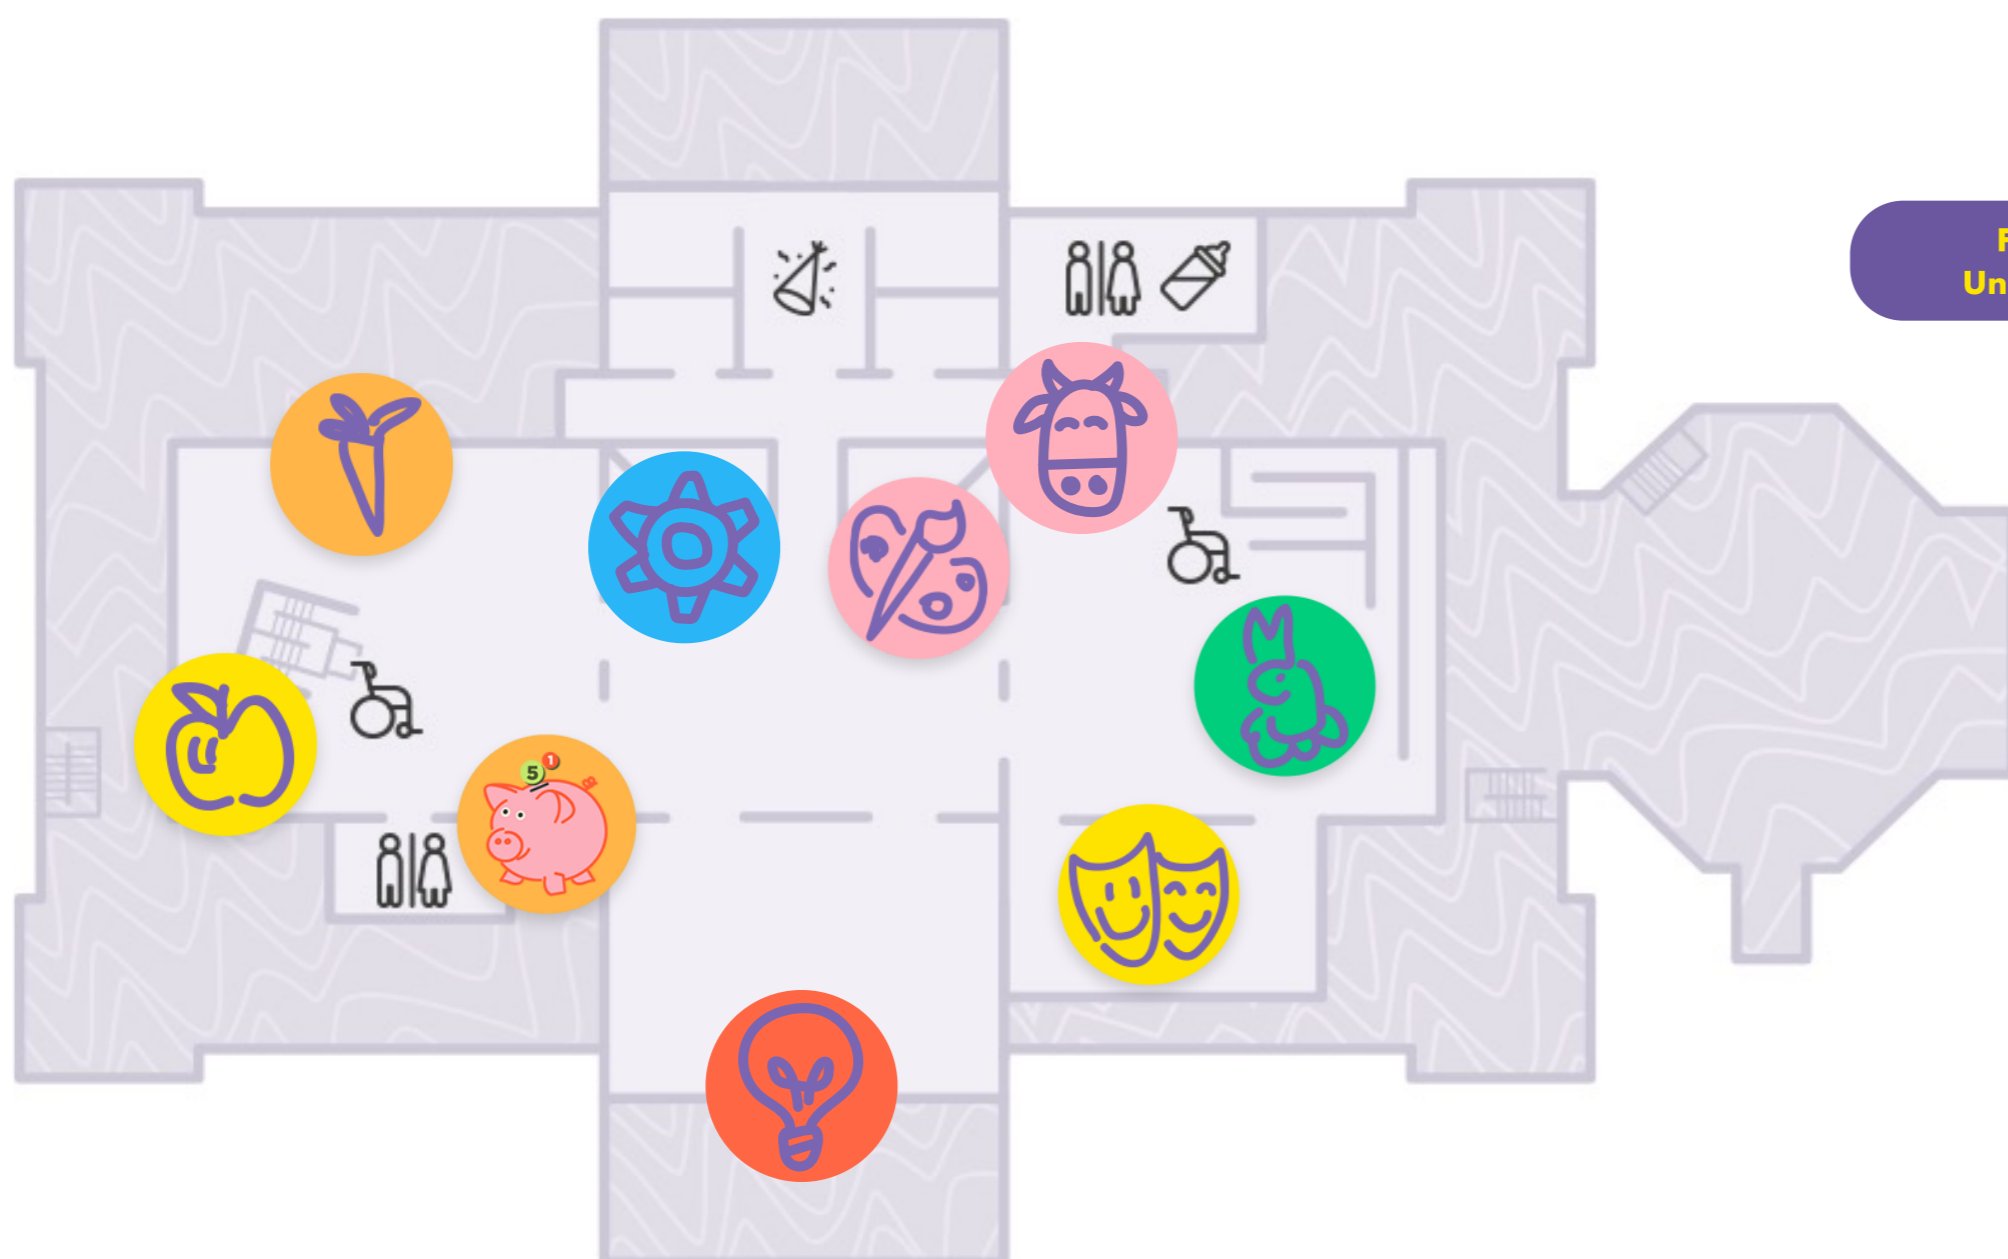

Map

Know before you go!

Explore PTM and our accessibility resources while planning your future visit.

MAIN LEVEL

 **Rocket Room**

 **Happy Camper**

 **Roadside Attractions**

 **Hamilton Hall**

 **River Adventures**

 **Adventure Camp**

 **Garden Grille Café**

 **Please Touch Garden**

 **Nature's Pond**

 **Imagination Playground**

 **Storytime Cabin**

 **Woodside Park Dentzel Carousel**

LOWER LEVEL

 **Food & Family:
Under Construction**

 **Healthy Me: Front
Step Toddler Area**

 **Cents and Sensibility**

 **Makerspace Studio**

 **Creative Arts Studio**

 **Fairytale Garden**

 **Centennial Innovations**

 **The Playhouse Theatre**

 **Wonderland**