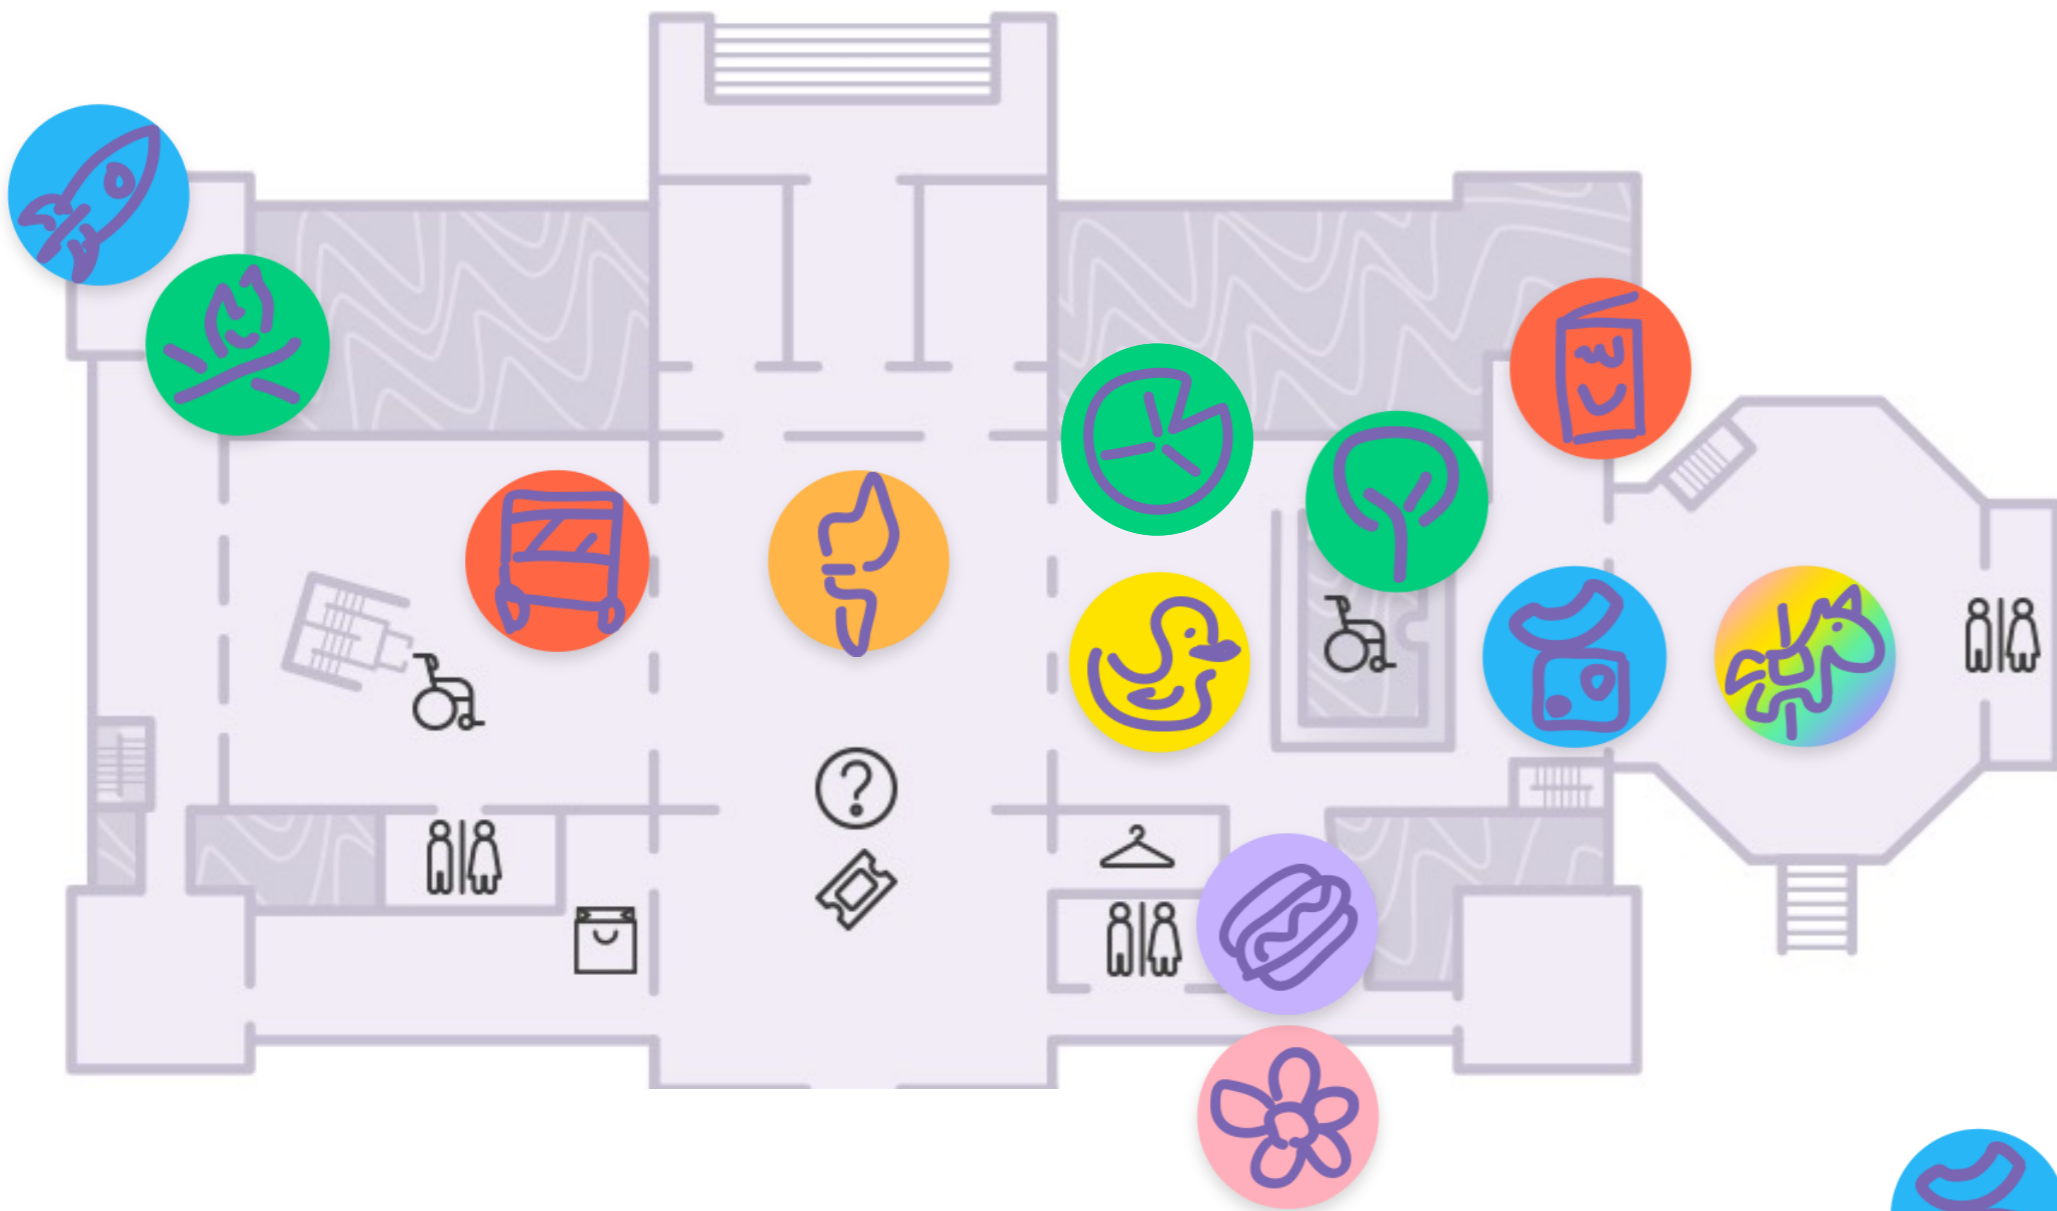

Map

Know before you go!

Explore PTM and our accessibility resources while planning your future visit.

MAIN LEVEL

 **Rocket Room**

 **Happy Camper**

 **Roadside Attractions**

 **Hamilton Hall**

 **River Adventures**

 **Adventure Camp**

 **Garden Grille Café**

 **Please Touch Garden**

 **Nature's Pond**

 **Imagination Playground**

 **Storytime Cabin**

 **Woodside Park Dentzel Carousel**

LOWER LEVEL

 **Food & Family:
Under Construction**

 **Healthy Me: Front
Step Toddler Area**

 **Cents and Sensibility**

 **Makerspace Studio**

 **Creative Arts Studio**

 **Fairytale Garden**

 **Centennial Innovations**

 **The Playhouse Theatre**

 **Wonderland**